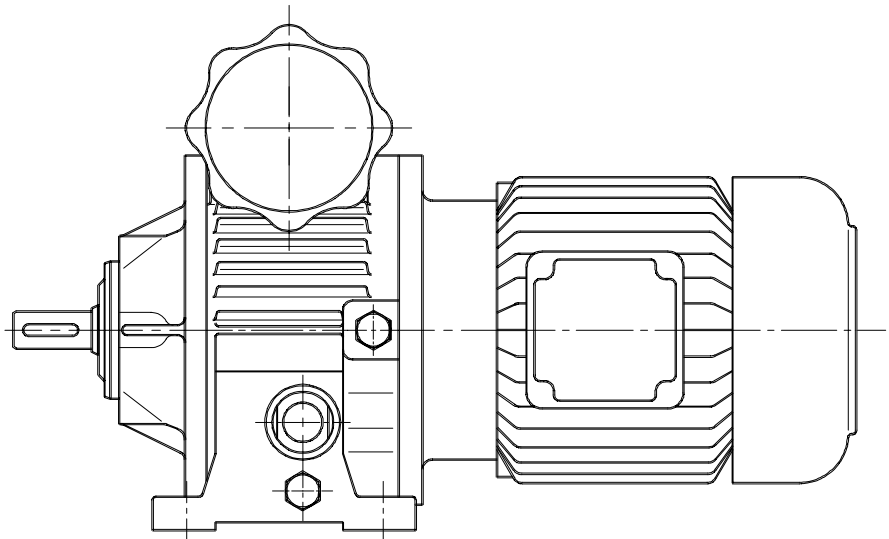

178391 GB

Lenze

Antriebstechnik

Operating Instructions

Disco
Variable speed drives
type 11.700 size 02 - 03